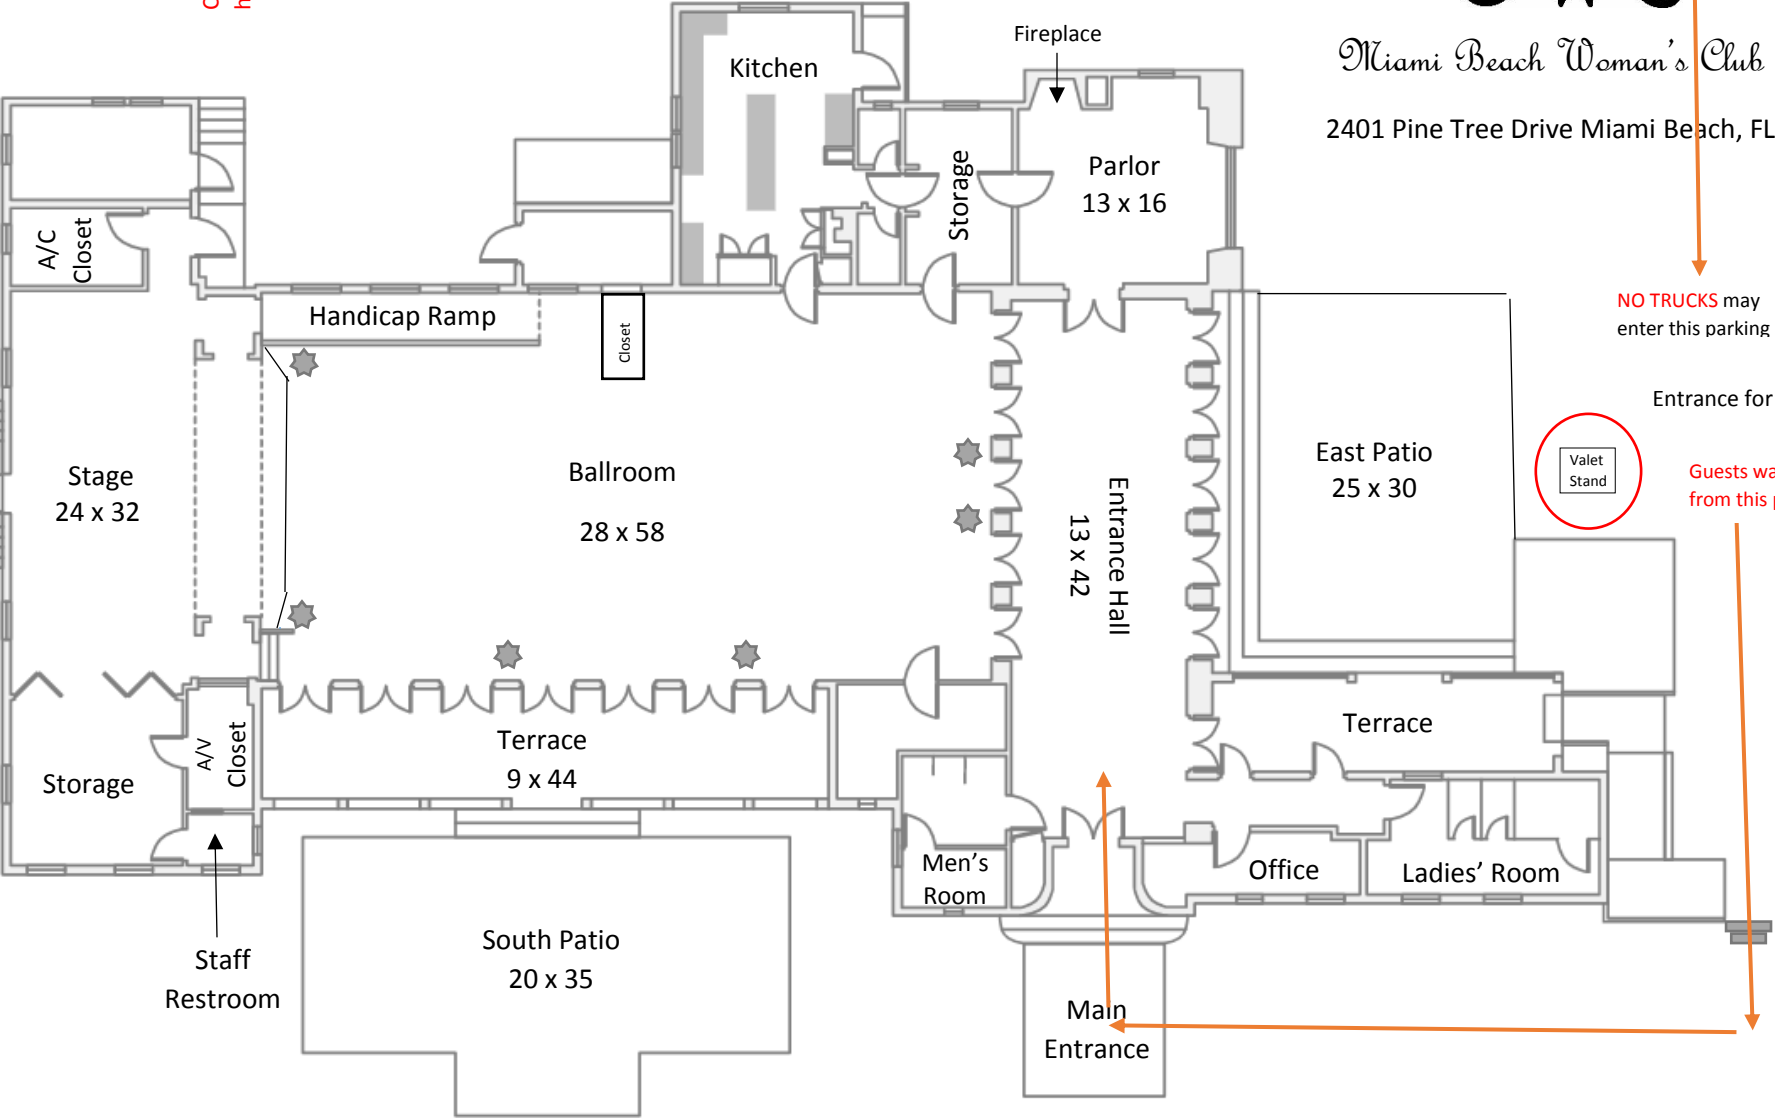

W 24th Terrace

(One Way)

Miami Beach Woman's Club

2401 Pine Tree Drive Miami Beach, FL

Car enters here

NO TRUCKS may enter this parking lot

Entrance for Valet

Guests walk from this point

Hotel Parking Lot

Pine Tree Drive

West Gardens

Main Entrance

Trucks MUST park in this red zone for unload

Trucks MUST park in this red zone for unload

★ Plants in large urns (cannot be moved)

24th Street